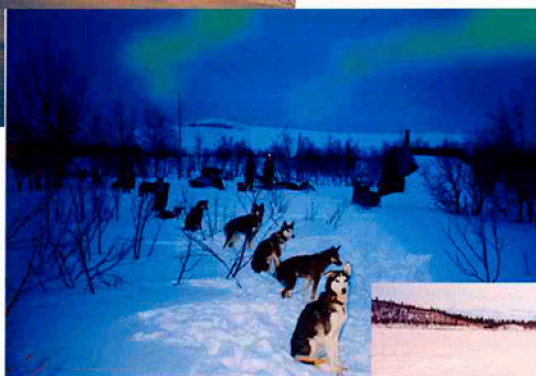

Northern Light